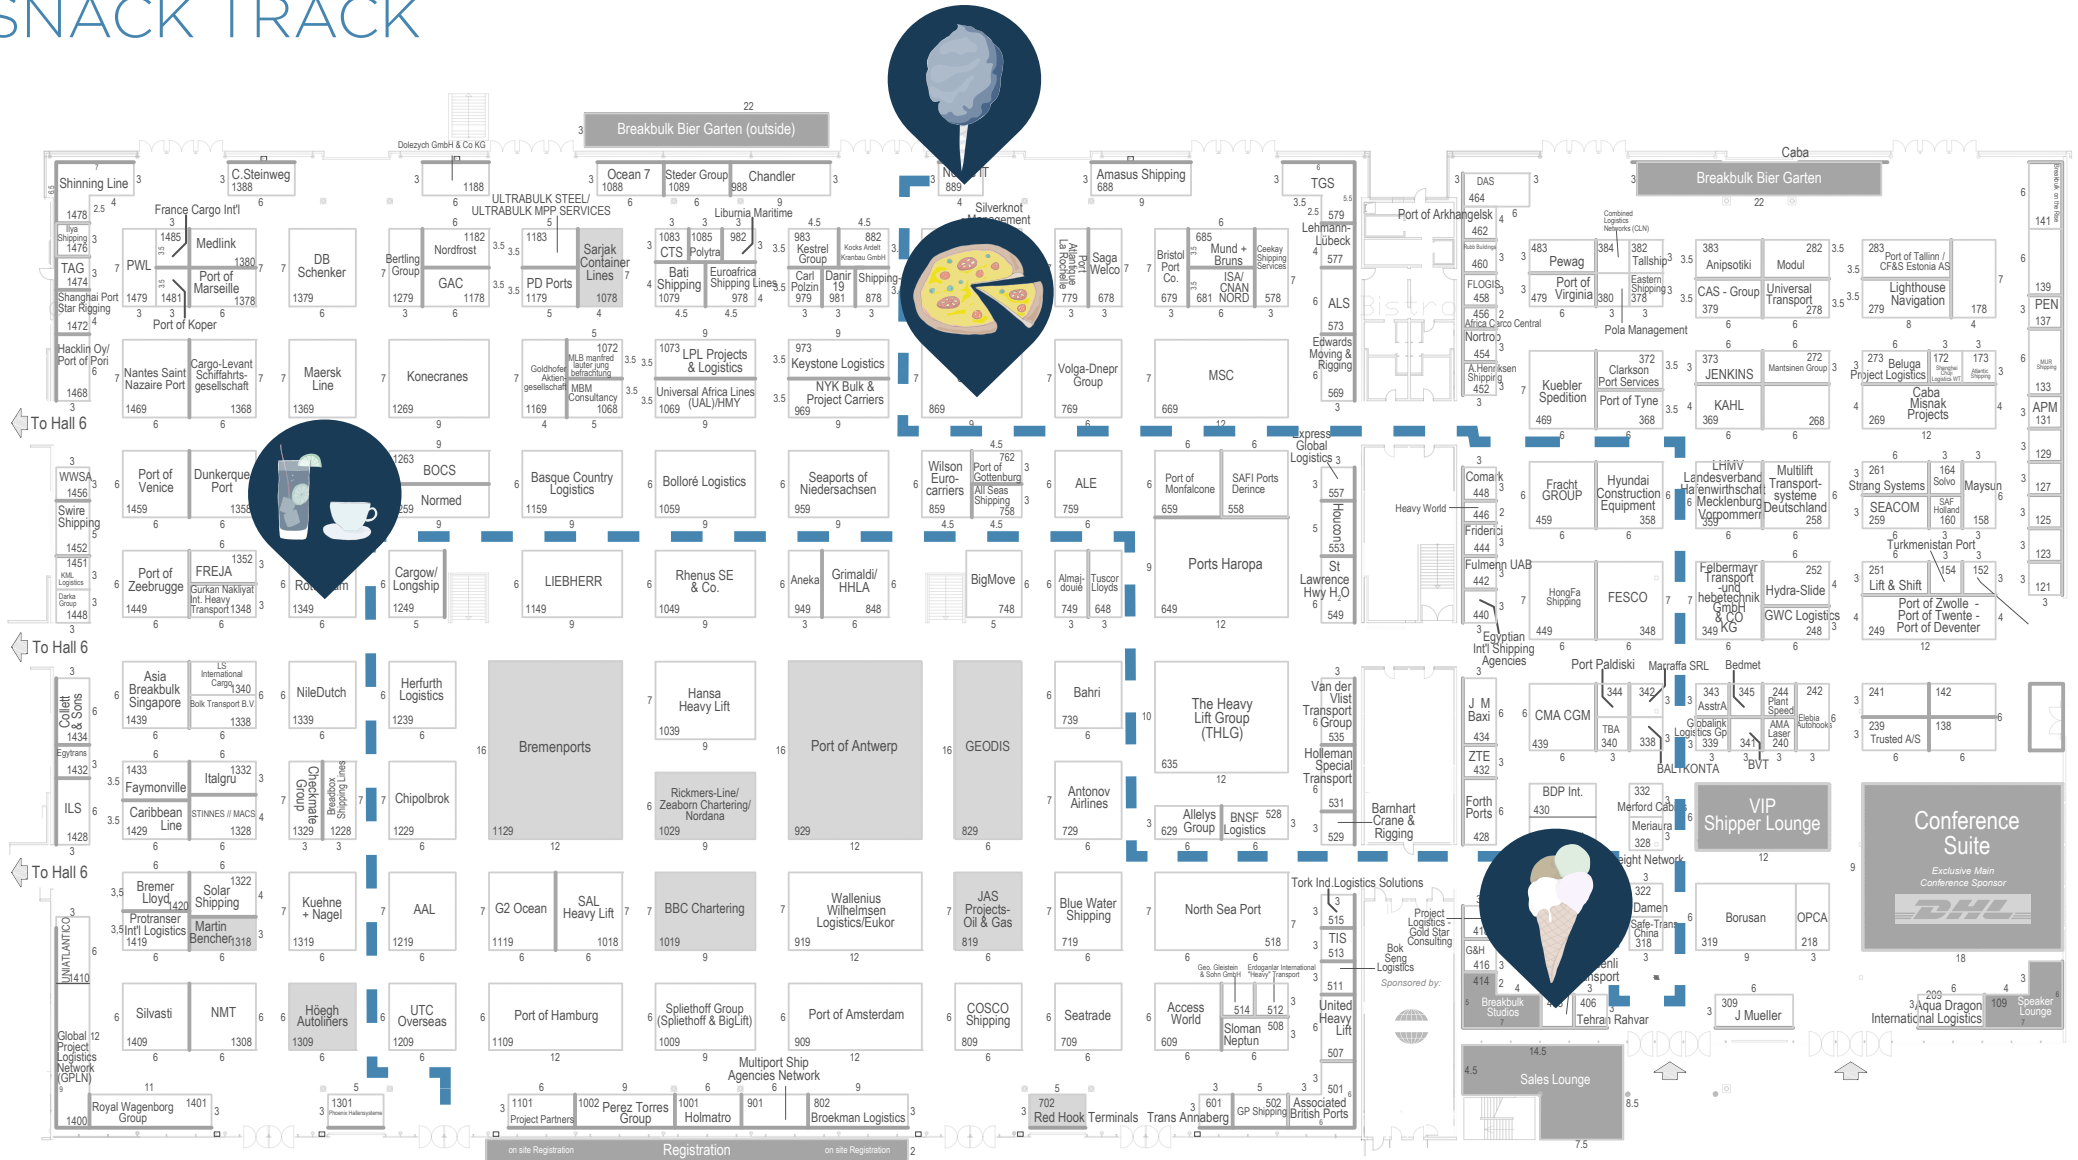

## SNACK TRACK

Port of Rotterdam  
Hall 5: 1349

Deugro  
Hall 5: 869

Nordic IT  
Hall 5: 889

Magdenli Transport  
Hall 4: 408